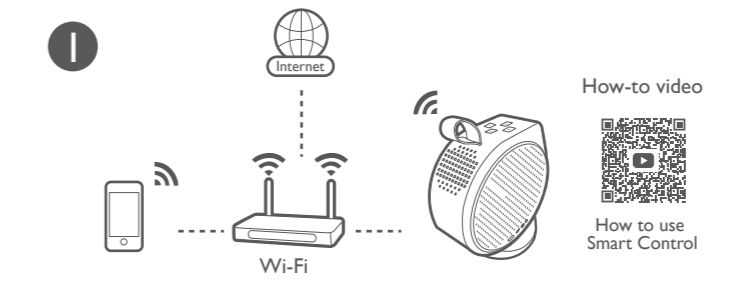

Quickly set up
Google account

With iOS device

With Android device

4JPA01.001 V1.02

Wireless Projection

Configurations for more streaming videos

Using your phone as remote control (Smart Control)

It's time to watch streaming contents.