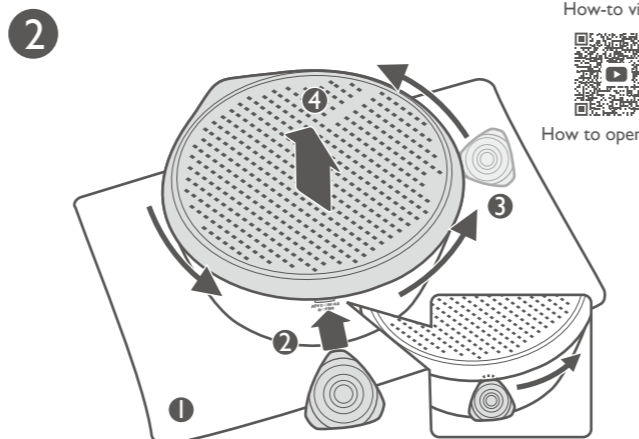

How-to video

How to open cover