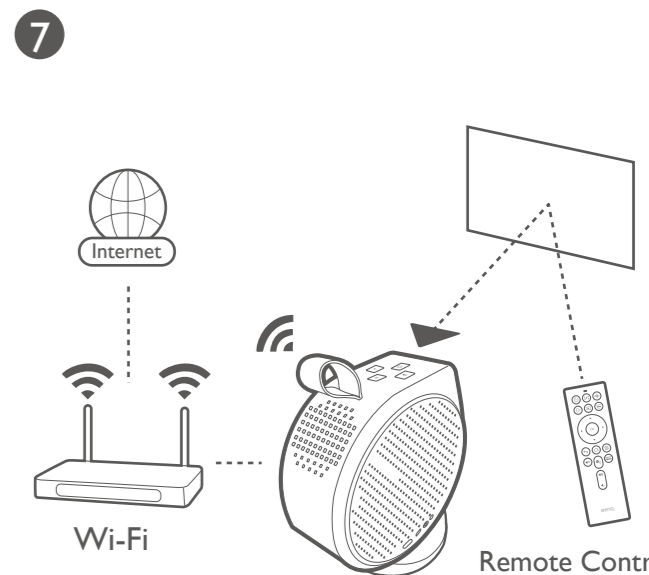

Digital Projector Quick Start Guide

Portable Series | GV30

PN: 4JPA01.001
V1.02

Support.BenQ.com

Online Manual
GV30 / QS01

Product Support

How-to video

How to open cover

Quickly set up
Google account

With iOS device

With Android device

4JPA01.001 V1.02

Wireless Projection

Configurations for more streaming videos

Using your phone as remote control (Smart Control)

It's time to watch streaming contents.