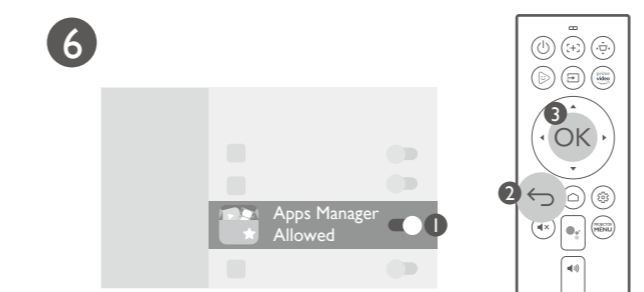

Quickly set up
Google account

With iOS device

With Android device

4JPA01.001 V1.02

Wireless Projection

Configurations for more streaming videos

Using your phone as remote control (Smart Control)

It's time to watch streaming contents.