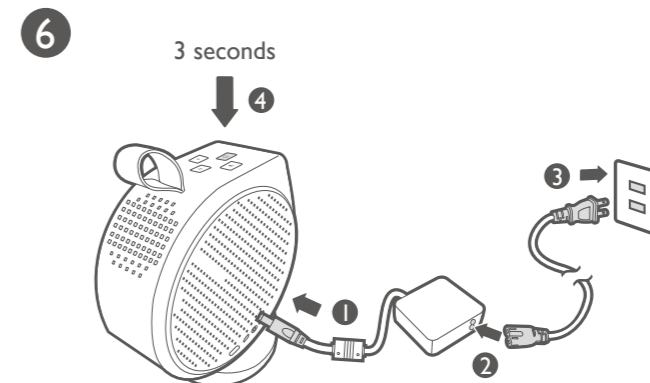

Digital Projector Quick Start Guide

Portable Series | GV30

PN: 4JPA01.001
V1.02

Support.BenQ.com

Online Manual
GV30 / QS01

Product Support

How-to video

How to open cover

Quickly set up
Google account

With iOS device

With Android device

4JPA01.001 V1.02

Wireless Projection

Configurations for more streaming videos

Using your phone as remote control (Smart Control)

It's time to watch streaming contents.