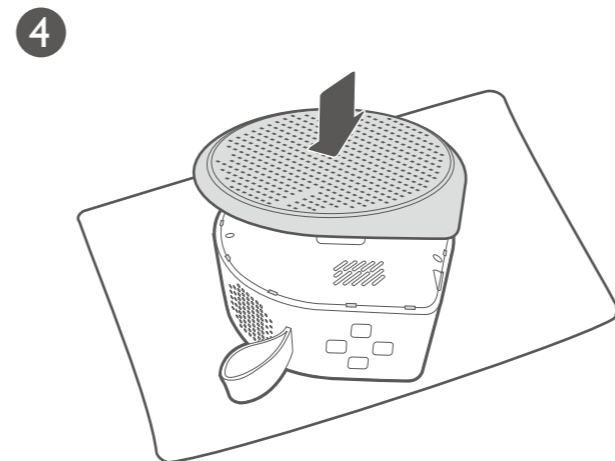

Digital Projector Quick Start Guide

Portable Series | GV30

PN: 4JPA01.001
V1.02

Support.BenQ.com

Online Manual
GV30 / QS01

Product Support

How-to video

How to open cover

Quickly set up
Google account

With iOS device

With Android device

4JPA01.001 V1.02

Wireless Projection

Configurations for more streaming videos

Using your phone as remote control (Smart Control)

It's time to watch streaming contents.