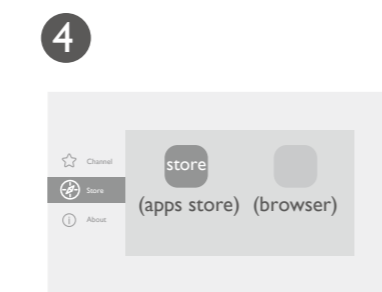

Quickly set up
Google account

With iOS device

With Android device

4JPA01.001 V1.02

Wireless Projection

Configurations for more streaming videos

Using your phone as remote control (Smart Control)

It's time to watch streaming contents.