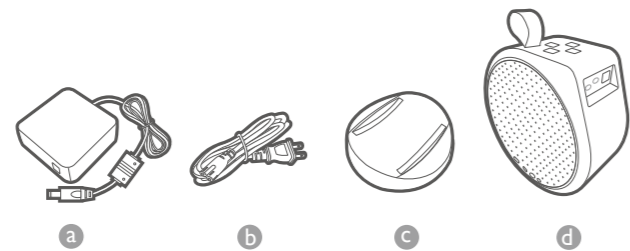

Digital Projector Quick Start Guide

Portable Series | GV30

PN: 4JPA01.001
V1.02

Support.BenQ.com

Online Manual
GV30 / QS01

Product Support

How-to video

How to open cover

Quickly set up
Google account

With iOS device

With Android device

4JPA01.001 V1.02

Wireless Projection

Configurations for more streaming videos

Using your phone as remote control (Smart Control)

It's time to watch streaming contents.