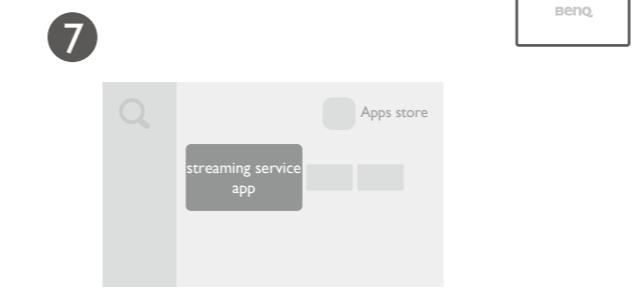

Quickly set up
Google account

With iOS device

With Android device

4JPA01.001 V1.02

Wireless Projection

Configurations for more streaming videos

Using your phone as remote control (Smart Control)

It's time to watch streaming contents.