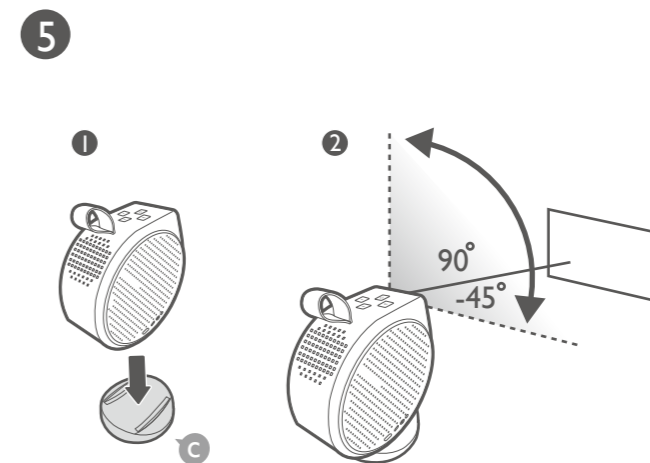

Quickly set up
Google account

With iOS device

With Android device

4JPA01.001 V1.02

Wireless Projection

Configurations for more streaming videos

Using your phone as remote control (Smart Control)

It's time to watch streaming contents.