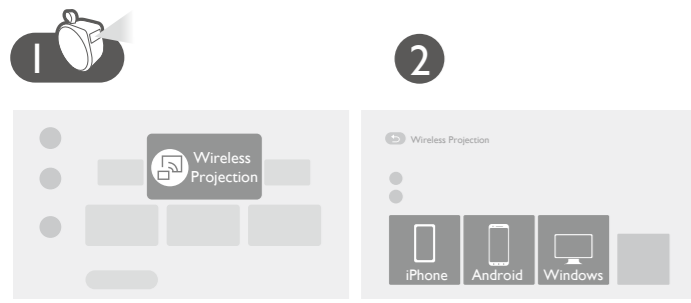

Quickly set up
Google account

With iOS device

With Android device

4JPA01.001 V1.02

Wireless Projection

Configurations for more streaming videos

Using your phone as remote control (Smart Control)

It's time to watch streaming contents.