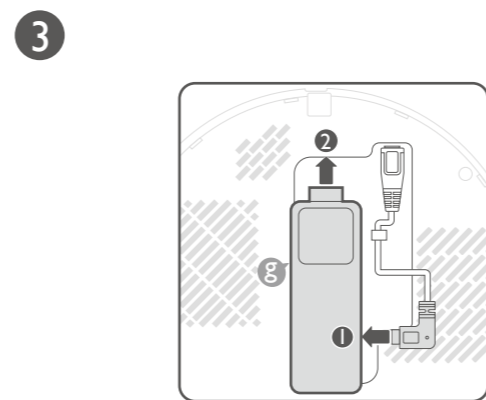

Quickly set up
Google account

With iOS device

With Android device

4JPA01.001 V1.02

Wireless Projection

Configurations for more streaming videos

Using your phone as remote control (Smart Control)

It's time to watch streaming contents.