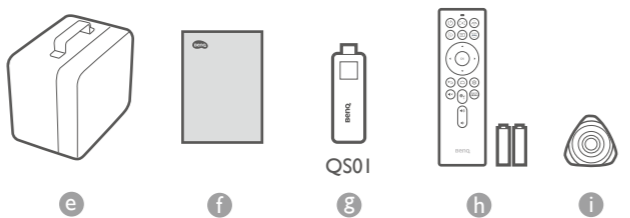

Digital Projector Quick Start Guide

Portable Series | GV30

PN: 4JPA01.001
V1.02

Support.BenQ.com

Online Manual
GV30 / QS01

Product Support

How-to video

How to open cover

Quickly set up
Google account

With iOS device

With Android device

4JPA01.001 V1.02

Wireless Projection

Configurations for more streaming videos

Using your phone as remote control (Smart Control)

It's time to watch streaming contents.