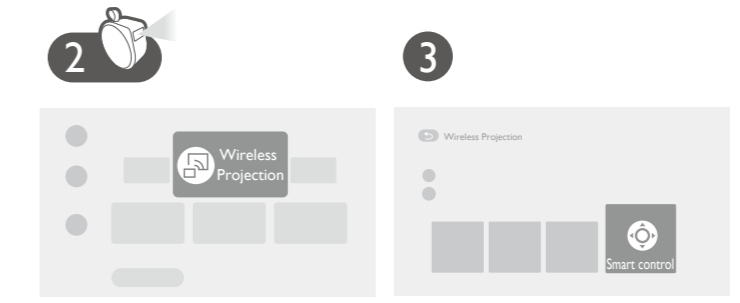

Quickly set up
Google account

With iOS device

With Android device

4JPA01.001 V1.02

Wireless Projection

Configurations for more streaming videos

Using your phone as remote control (Smart Control)

It's time to watch streaming contents.