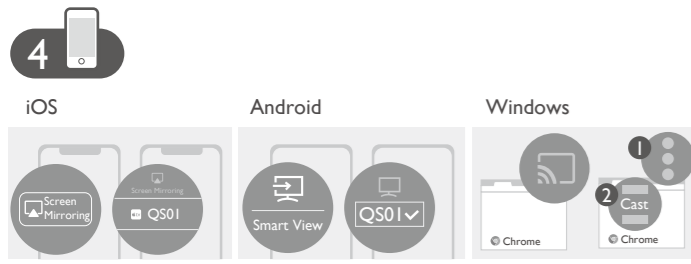

Quickly set up
Google account

With iOS device

With Android device

4JPA01.001 V1.02

Wireless Projection

Configurations for more streaming videos

Using your phone as remote control (Smart Control)

It's time to watch streaming contents.