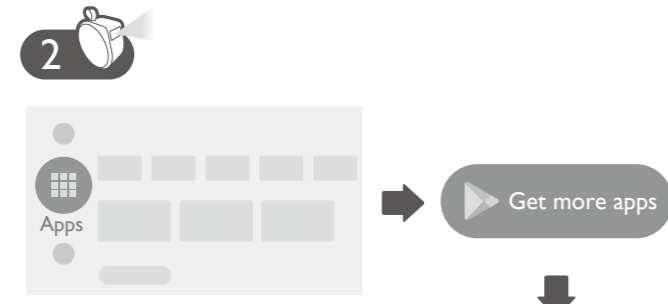

Quickly set up
Google account

With iOS device

With Android device

4JPA01.001 V1.02

Wireless Projection

Configurations for more streaming videos

Using your phone as remote control (Smart Control)

It's time to watch streaming contents.