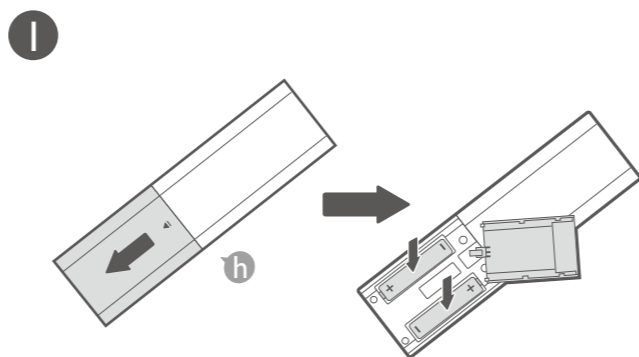

Digital Projector Quick Start Guide

Portable Series | GV30

PN: 4JPA01.001
V1.02

Support.BenQ.com

Online Manual
GV30 / QS01

Product Support

How-to video

How to open cover

Quickly set up
Google account

With iOS device

With Android device

4JPA01.001 V1.02

Wireless Projection

Configurations for more streaming videos

Using your phone as remote control (Smart Control)

It's time to watch streaming contents.