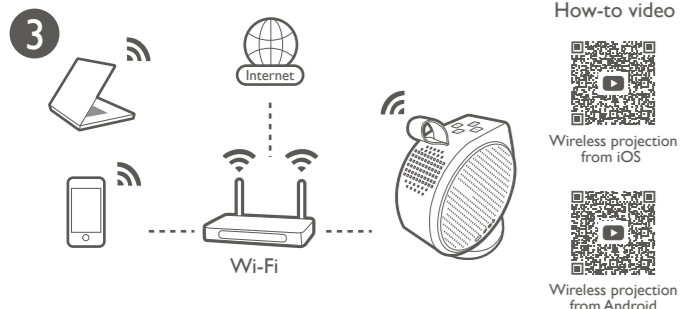

Quickly set up
Google account

With iOS device

With Android device

4JPA01.001 V1.02

Wireless Projection

Configurations for more streaming videos

Using your phone as remote control (Smart Control)

It's time to watch streaming contents.